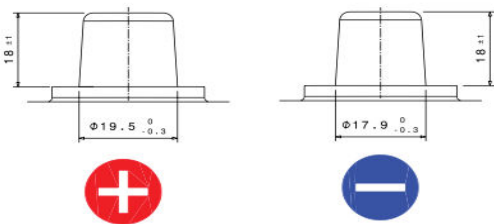

MODEL NAME :	RR2
TECHNOLOGY:	ENHANCED FLOODED BATTERY (EFB)

ELECTRICAL			
RESERVE CAPACITY	IEC*/EN	NOMINAL CAPACITY	SAE
150	670	96	670

DIMENSIONS			
Length	Width	Height	O/A Height
352	175	226	226

BATTERY DIAGRAM

TERMINAL TYPE

TERMINAL LAYOUT