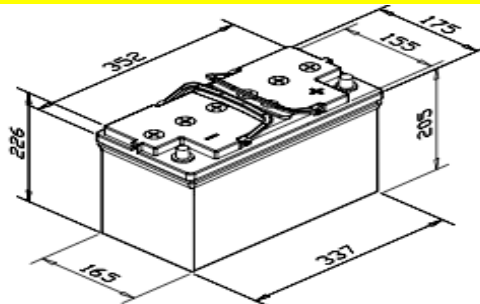

MODEL NAME :	RR2
TECHNOLOGY:	ENHANCED FLOODED BATTERY (EFB)

ELECTRICAL			
RESERVE CAPACITY	IEC*/EN	NOMINAL CAPACITY	SAE
150	670	96	670

DIMENSIONS			
Length	Width	Height	O/A Height
352	175	226	226

BATTERY DIAGRAM

TERMINAL TYPE

TERMINAL LAYOUT