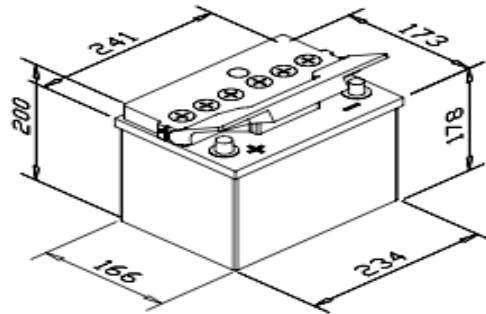

MODEL NAME :	RR1
TECHNOLOGY:	ENHANCED FLOODED BATTERY (EFB)

ELECTRICAL			
RESERVE CAPACITY	IEC*/EN	NOMINAL CAPACITY	SAE
70	305	47	305

DIMENSIONS			
Length	Width	Height	O/A Height
241	173	200	200

BATTERY DIAGRAM

TERMINAL TYPE

TERMINAL LAYOUT