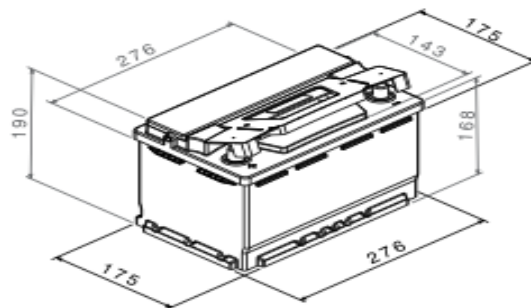

MODEL NAME :	657C
TECHNOLOGY:	ENHANCED FLOODED BATTERY (EFB)

ELECTRICAL			
RESERVE CAPACITY	IEC*/EN	NOMINAL CAPACITY	SAE
110	525	64	525

DIMENSIONS			
Length	Width	Height	O/A Height
276	175	190	190

BATTERY DIAGRAM

TERMINAL TYPE

TERMINAL LAYOUT