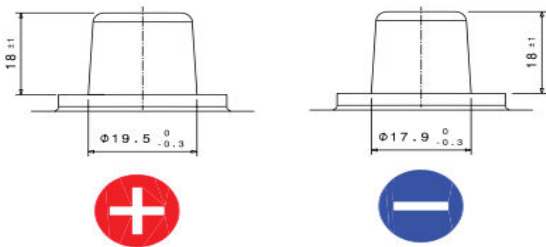

MODEL NAME :	622C
TECHNOLOGY:	ENHANCED FLOODED BATTERY (EFB)

ELECTRICAL			
RESERVE CAPACITY	IEC*/EN	NOMINAL CAPACITY	SAE
70	340	47	340

DIMENSIONS			
Length	Width	Height	O/A Height
241	173	193	193

BATTERY DIAGRAM

TERMINAL TYPE

TERMINAL LAYOUT