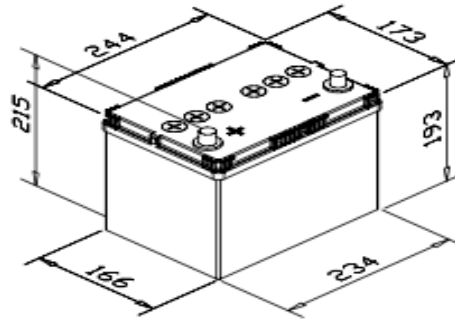

MODEL NAME :	622C
TECHNOLOGY:	ENHANCED FLOODED BATTERY (EFB)

ELECTRICAL			
RESERVE CAPACITY	IEC*/EN	NOMINAL CAPACITY	SAE
70	340	47	340

DIMENSIONS			
Length	Width	Height	O/A Height
241	173	193	193

BATTERY DIAGRAM

TERMINAL TYPE

TERMINAL LAYOUT