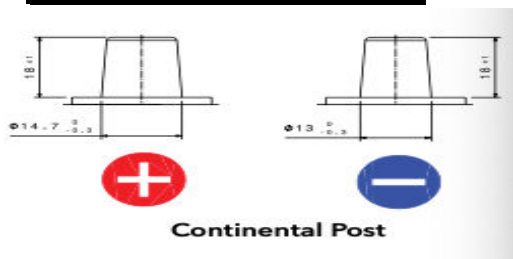

MODEL NAME :	616CS
TECHNOLOGY:	ENHANCED FLOODED BATTERY (EFB)

ELECTRICAL			
RESERVE CAPACITY	IEC*/EN	NOMINAL CAPACITY	SAE
60	275	38	275

DIMENSIONS			
Length	Width	Height	O/A Height
187	136	203	203

BATTERY DIAGRAM

TERMINAL TYPE

TERMINAL LAYOUT