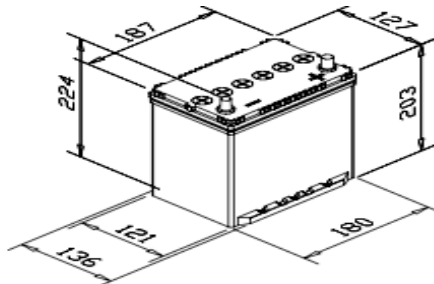

MODEL NAME :	616CS
TECHNOLOGY:	ENHANCED FLOODED BATTERY (EFB)

ELECTRICAL			
RESERVE CAPACITY	IEC*/EN	NOMINAL CAPACITY	SAE
60	275	38	275

DIMENSIONS			
Length	Width	Height	O/A Height
187	136	203	203

BATTERY DIAGRAM

TERMINAL TYPE

TERMINAL LAYOUT