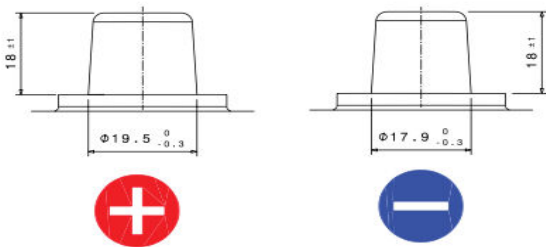

MODEL NAME :	696C
TECHNOLOGY:	ENHANCED FLOODED BATTERY (EFB)

ELECTRICAL			
RESERVE CAPACITY	IEC*/EN	NOMINAL CAPACITY	SAE
300	1175	180	1175

DIMENSIONS			
Length	Width	Height	O/A Height
514	220	206	206

BATTERY DIAGRAM

TERMINAL TYPE

TERMINAL LAYOUT