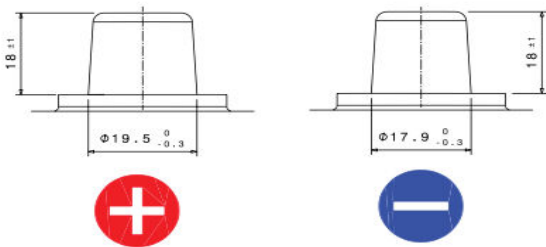

MODEL NAME :	688C
TECHNOLOGY:	ENHANCED FLOODED BATTERY (EFB)

ELECTRICAL			
RESERVE CAPACITY	IEC*/EN	NOMINAL CAPACITY	SAE
330	1280	195	1280

DIMENSIONS			
Length	Width	Height	O/A Height
513	276	224	224

BATTERY DIAGRAM

TERMINAL TYPE

TERMINAL LAYOUT