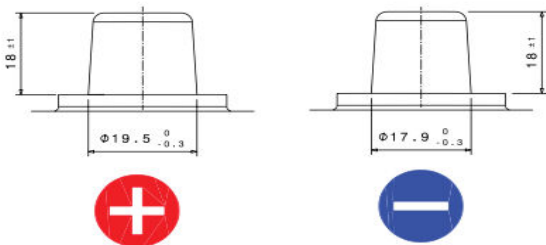

MODEL NAME :	685H
TECHNOLOGY:	ENHANCED FLOODED BATTERY (EFB)

ELECTRICAL			
RESERVE CAPACITY	IEC*/EN	NOMINAL CAPACITY	SAE
180	870	106	870

DIMENSIONS			
Length	Width	Height	O/A Height
513	188	193	193

BATTERY DIAGRAM

TERMINAL TYPE

TERMINAL LAYOUT