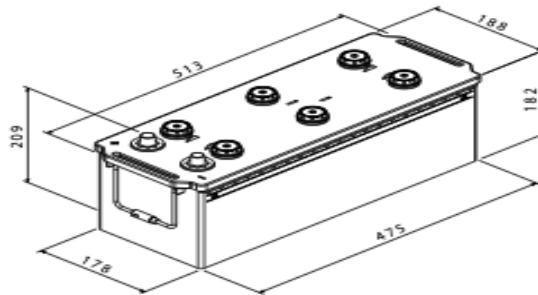

MODEL NAME :	685H
TECHNOLOGY:	ENHANCED FLOODED BATTERY (EFB)

ELECTRICAL			
RESERVE CAPACITY	IEC*/EN	NOMINAL CAPACITY	SAE
180	870	106	870

DIMENSIONS			
Length	Width	Height	O/A Height
513	188	193	193

BATTERY DIAGRAM

TERMINAL TYPE

TERMINAL LAYOUT