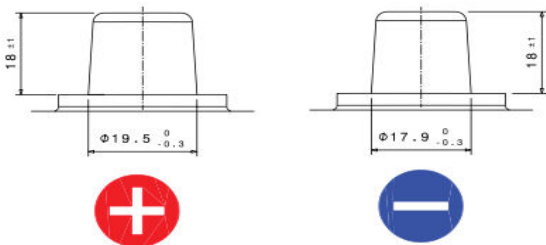

MODEL NAME :	683C
TECHNOLOGY:	ENHANCED FLOODED BATTERY (EFB)

ELECTRICAL			
RESERVE CAPACITY	IEC*/EN	NOMINAL CAPACITY	SAE
190	705	115	705

DIMENSIONS			
Length	Width	Height	O/A Height
513	188	205	205

BATTERY DIAGRAM

TERMINAL TYPE

TERMINAL LAYOUT