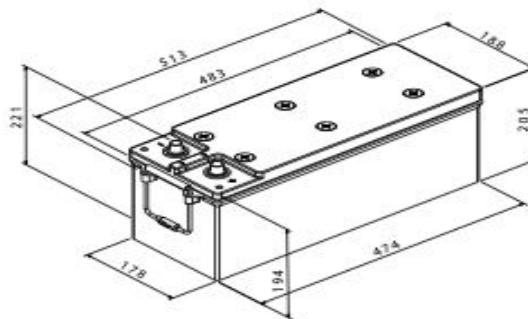

MODEL NAME :	683C
TECHNOLOGY:	ENHANCED FLOODED BATTERY (EFB)

ELECTRICAL			
RESERVE CAPACITY	IEC*/EN	NOMINAL CAPACITY	SAE
190	705	115	705

DIMENSIONS			
Length	Width	Height	O/A Height
513	188	205	205

BATTERY DIAGRAM

TERMINAL TYPE

TERMINAL LAYOUT