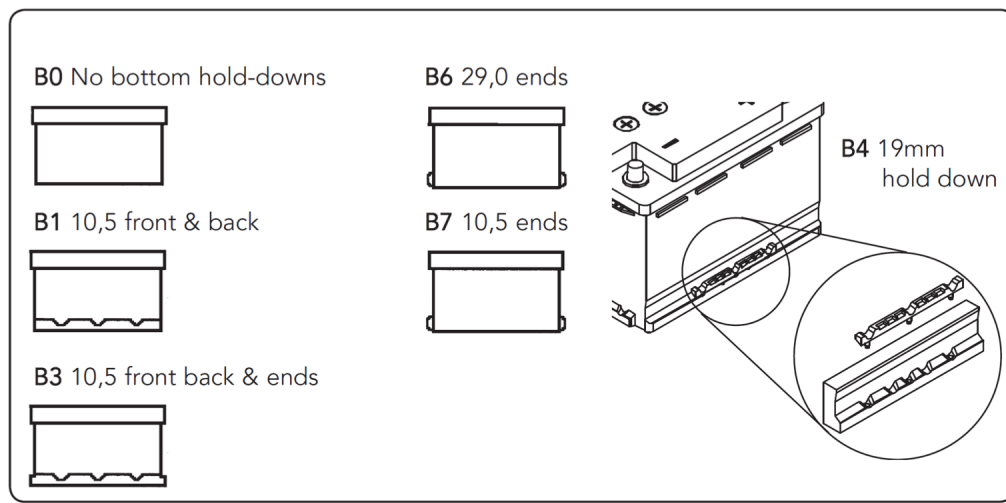

Nominal Capacity (Cn)

The nominal capacity (Cn) is the electric charge (in Ah) which a battery can supply with a current

C_n
20 (A) to a final voltage of 10.5 V.

Nominal Reserve Capacity (Cr,n)

The nominal reserve capacity (Cr,n) is the period of time (in minutes) for which a battery can maintain a discharge current of 25 A to a cut-off voltage of 10.5 V.

SAE Cranking Performance Test

The SAE cranking performance current is defined as the current a battery at a temperature of -18°C can deliver for 10 seconds while maintaining a voltage of greater than or equal to 7.5 V and a voltage of greater than or equal to 7.2 V after 30 seconds.

HOLD DOWNS