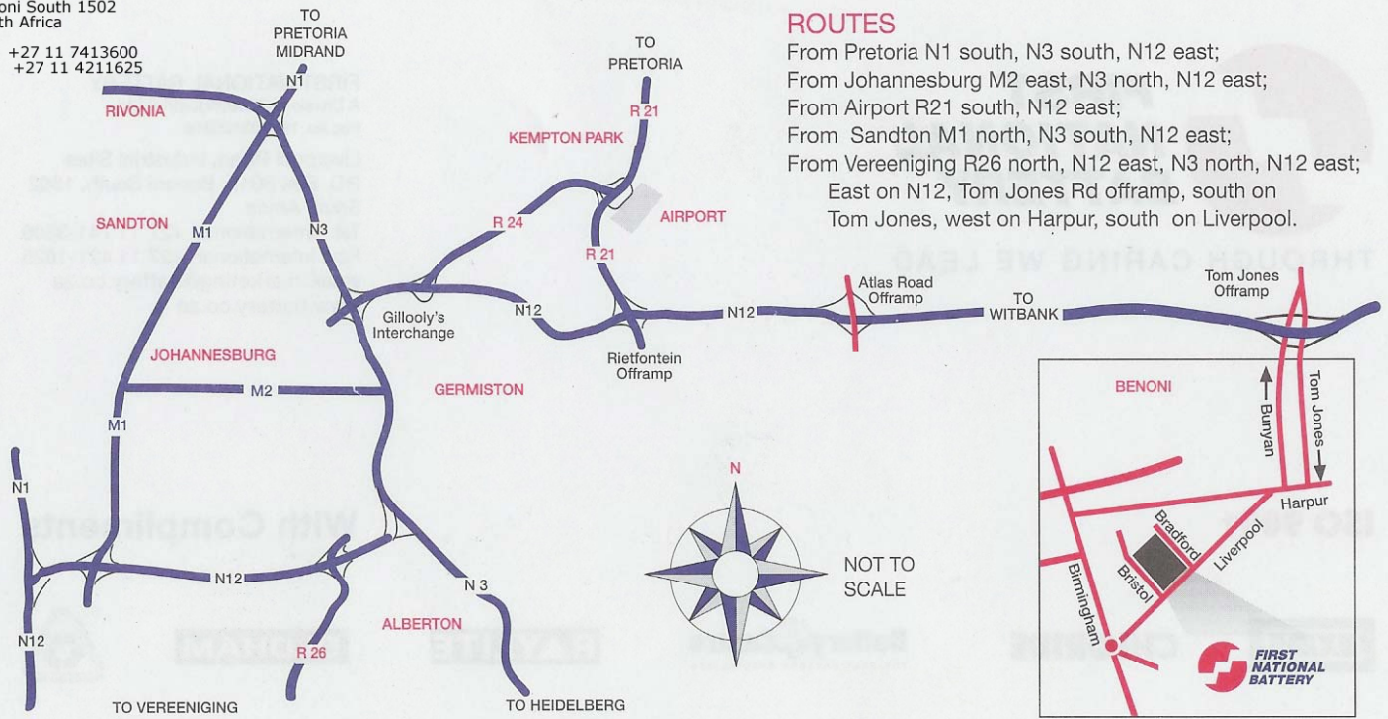

First National Battery Co (Pty) Ltd
 Liverpool Road, Industrial Sites
 P.O. Box 5015
 Benoni South 1502
 South Africa

Tel: +27 11 7413600
 Fax: +27 11 4211625

ROUTES

- From Pretoria N1 south, N3 south, N12 east;
- From Johannesburg M2 east, N3 north, N12 east;
- From Airport R21 south, N12 east;
- From Sandton M1 north, N3 south, N12 east;
- From Vereeniging R26 north, N12 east, N3 north, N12 east;
- East on N12, Tom Jones Rd offramp, south on Tom Jones, west on Harpur, south on Liverpool.